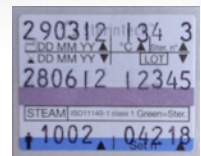

### Three lines ... the all information label

Sterintech™ three line label gun:

REF: 603.003.0001

Three line label gun

Unit: 1 piece

REF: 609.103.0001

Ink roller for three line label gun

Unit: 1 piece

REF: 603.021.9000

Label with Plasma indicator

Unit: 6.000 labels

REF: 603.030.9000

Label with EO indicator

Unit: 9.000 labels

REF: 603.040.9000

Label with Form indicator